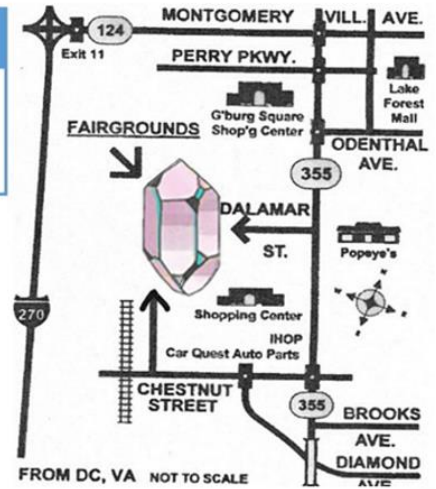

58th Annual Gem, Mineral, Fossil & Jewelry Show

Date/Time: **March 16-17, 2024 Saturday 10-6 and Sunday 11-5**

Location: **Montgomery County Fairgrounds; Building #6
16 Chestnut St. Gaithersburg MD 20877**

Children (11 and under) Free! Ages 12 and over \$6
Scouts in Uniform Free! 4H youth with 4H identification Free!
More info at: www.glmsmc.com

Show this flyer for
\$1 off admission price
(applies to each member in your group)

Featuring:

Hourly door prizes	20+ vendors of minerals, beads, fossils, gems, and jewelry
Gold panning	40+ exhibits by club members, including junior exhibits
Fluorescent minerals	Two floors of everything mineral related
Raffle prizes	Mini Mine, free minerals, and activities for children
Free parking	Demonstrations of faceting, micromineralogy, jewelry making, and physics