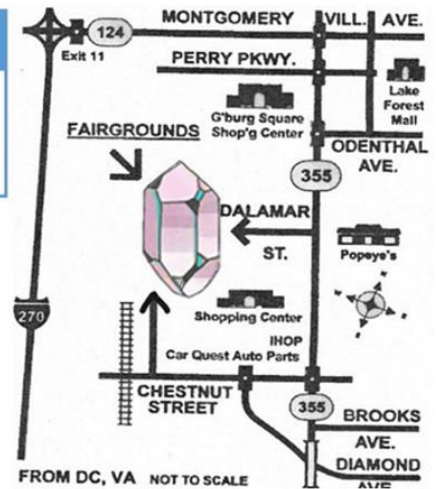

Show this flyer for
$1 off admission price
(applies to each member in your group)