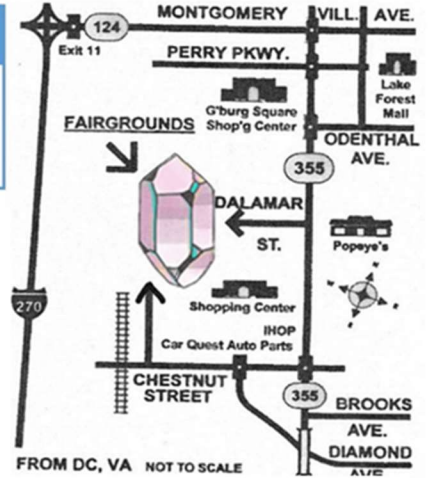

59th Annual Gem, Mineral, Fossil & Jewelry Show

Date/Time: **March 15-16, 2025 Saturday 10-6 and Sunday 11-4**

Location: **Montgomery County Fairgrounds; Building #6
16 Chestnut St. Gaithersburg MD 20877**

Children (11 and under) Free! Ages 12 and over \$7
Scouts in Uniform Free! 4H youth with 4H identification Free!
More info at: www.glmsmc.com

Show this flyer for
\$1 off admission price
(applies to each member in your group)