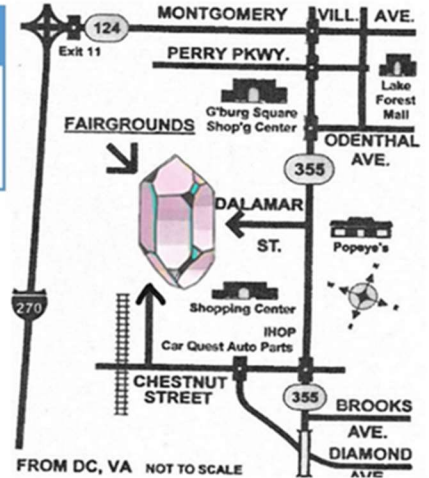

Featuring:

Hourly door prizes	20+ vendors of minerals, beads, fossils, gems, and jewelry
Gold panning	40+ exhibits by club members, including junior exhibits
Fluorescent minerals	Two floors of everything mineral related
Raffle prizes	Mini Mine, free minerals, and activities for children
Free parking	Demonstrations of faceting, micromineralogy, jewelry making, and physics